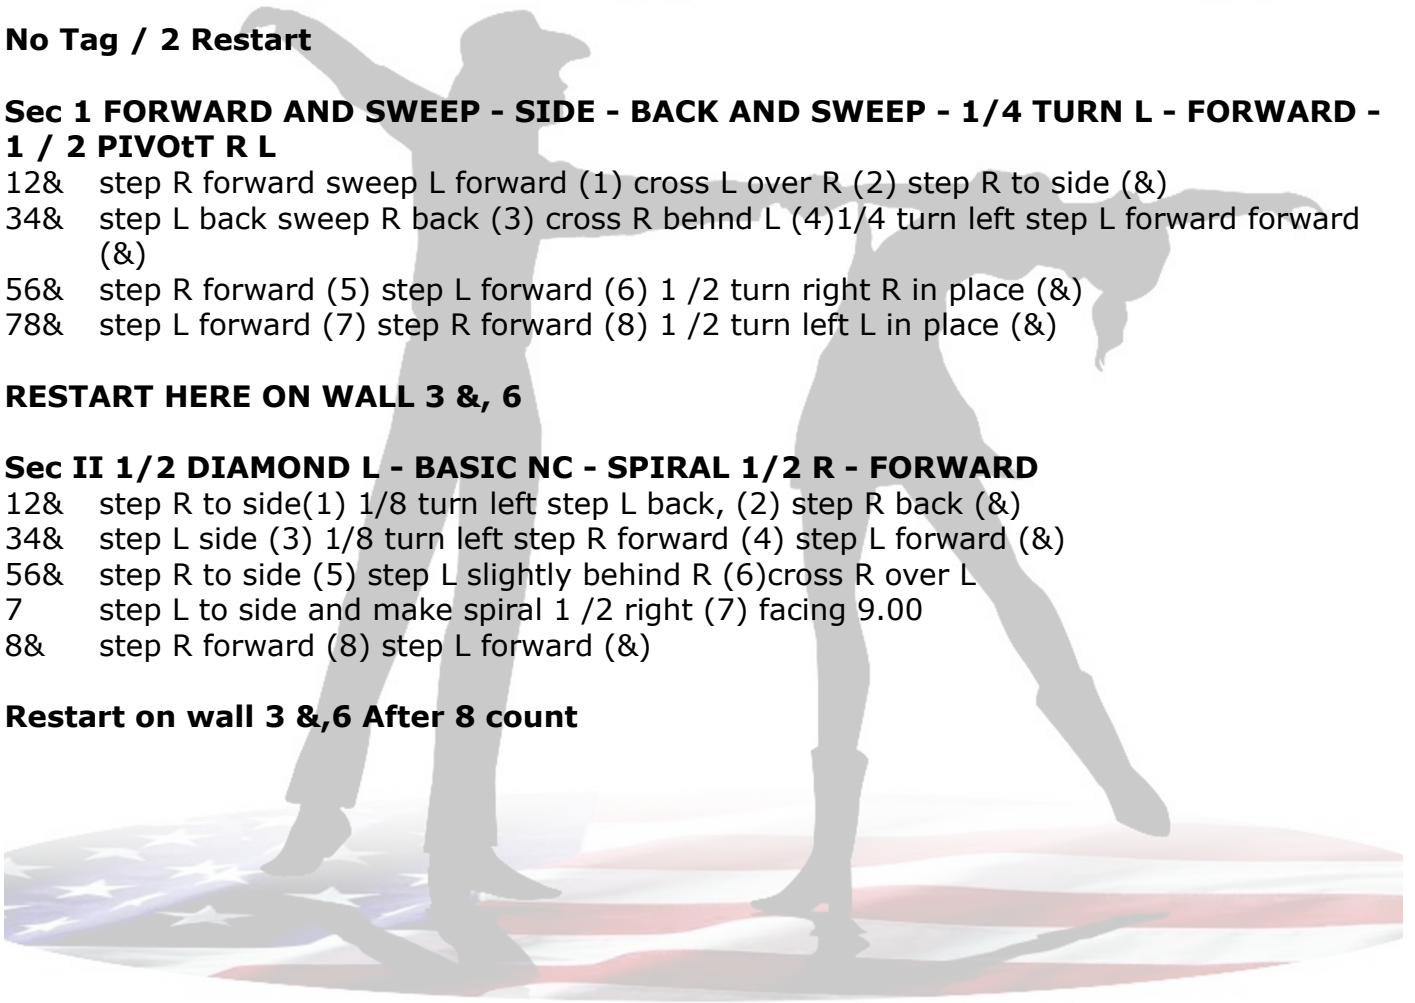

School Dance Styles

Ecole de Danse

BEN 2024

Count: 16 Wall: 4 Level: High Beginner
Choreographer: Chok Fredo (INA) - January 2024
Music: Ben - Silvia Amaru

Intro 8 count Start dance on vocal Lyrics

No Tag / 2 Restart

Sec 1 FORWARD AND SWEEP - SIDE - BACK AND SWEEP - 1/4 TURN L - FORWARD - 1 / 2 PIVOT R L

12& step R forward sweep L forward (1) cross L over R (2) step R to side (&
34& step L back sweep R back (3) cross R behind L (4) 1/4 turn left step L forward forward (&
56& step R forward (5) step L forward (6) 1/2 turn right R in place (&
78& step L forward (7) step R forward (8) 1/2 turn left L in place (&

RESTART HERE ON WALL 3 &, 6

Sec II 1/2 DIAMOND L - BASIC NC - SPIRAL 1/2 R - FORWARD

12& step R to side (1) 1/8 turn left step L back, (2) step R back (&
34& step L side (3) 1/8 turn left step R forward (4) step L forward (&
56& step R to side (5) step L slightly behind R (6) cross R over L
7 step L to side and make spiral 1/2 right (7) facing 9.00
8& step R forward (8) step L forward (&

Restart on wall 3 &, 6 After 8 count

Cathy MERIOT - Choréographe / Instructor

106 I chemin des Jardins

83920 LA MOTTE en PROVENCE

tél : 06.61.17.10.82 courriel : cathy.meriot83@sfr.fr

www.schooldancestyles.fr